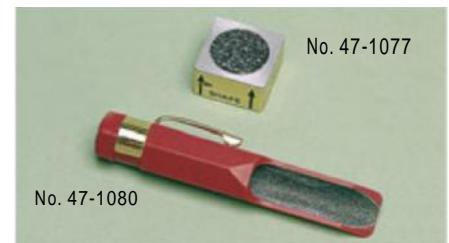

No. 47-1080

No. 47-1077

Cue Tip Trimmers

Keep your cue tip in good shape with these tip trimmers, remove burs and creates that nice round finish.

Part no.	Description
47-1080	Trimmer pen model
47-1077	Trimmer cube model