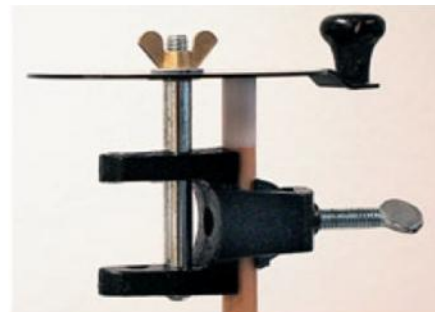

Rapid Cue Top Sander

- This tool is a must for precise preparing of replacing cue tip. The sand paper disc is precisely mounted under a 90 degree angle which guarantees a perfect trimming of the ferrule before glueing.

Part no.	Description
47-0970	Cue top sander