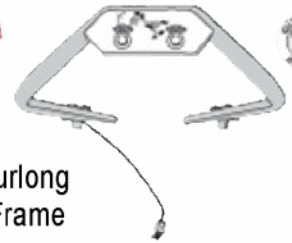

Part no.	Description
H95-0448-00	Replacement brake lever

NEW

Final Furlong Reign Frame

- New style with updated durable design to last longer
- Metal push button housing with steel reinforced plate to support graphic panel
- Durable round steel whip buttons
- Thicker .093 steel tube
- Better welds and stronger .129" thick mounting brackets
- Fully harnessed and ready to plug in
- Made in USA