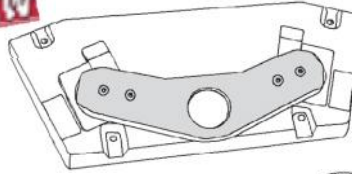

- Black plastic
- New ribbed design for added strenght
- Original OEM replacement
- Made in USA

Part no.	Description
HCY90-03760-00	Cybercycle seat

Replacement Brake Lever

NEW

NAMCO Tach Cover

- Used on NAMCO cybercycles
- New and improved durable steel reinforced design
- Made in USA