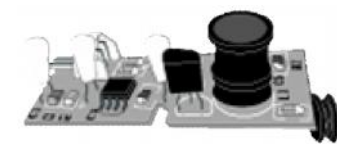

Part no.	Description
H95-0448-00	Replacement brake lever

NEW

Final Furlong Reign Frame

- New style with updated durable design to last longer
- Metal push button housing with steel reinforced plate to support graphic panel
- Durable round steel whip buttons
- Thicker .093 steel tube
- Better welds and stronger .129" thick mounting brackets
- Fully harnessed and ready to plug in
- Made in USA

Part no.	Description
HFF05-06721-00	Final furlong reign frame

NEW

Replacement Alpine Racer Step Covers

- Replaces the original NAMCO plastic step covers: AP90-04096-00 & AP90-04095-00
- Made of durable stainless steel for increased life
- Easy to install, simply remove old covers and install the new attractive stainless steel covers
- Sold as a set
- Made in USA

Part no.	Description
H95-2042-00	Replacement alpine racer stop covers

NEW

Replacement Amplified Optic PCB for NAMCO Recoil Guns

- This unique amplified optic sensor circuit provides improved performance over the original version
- Amplification circuit allows game to function with older monitors that may have lost brightness due to age
- Replaces Namco sensor part number PB09-296-467
- Utilizes same optic sensor as standard Happ Controls guns L14G1
- For use in Time Crisis I, II, III, and Point Blank
- Made in USA